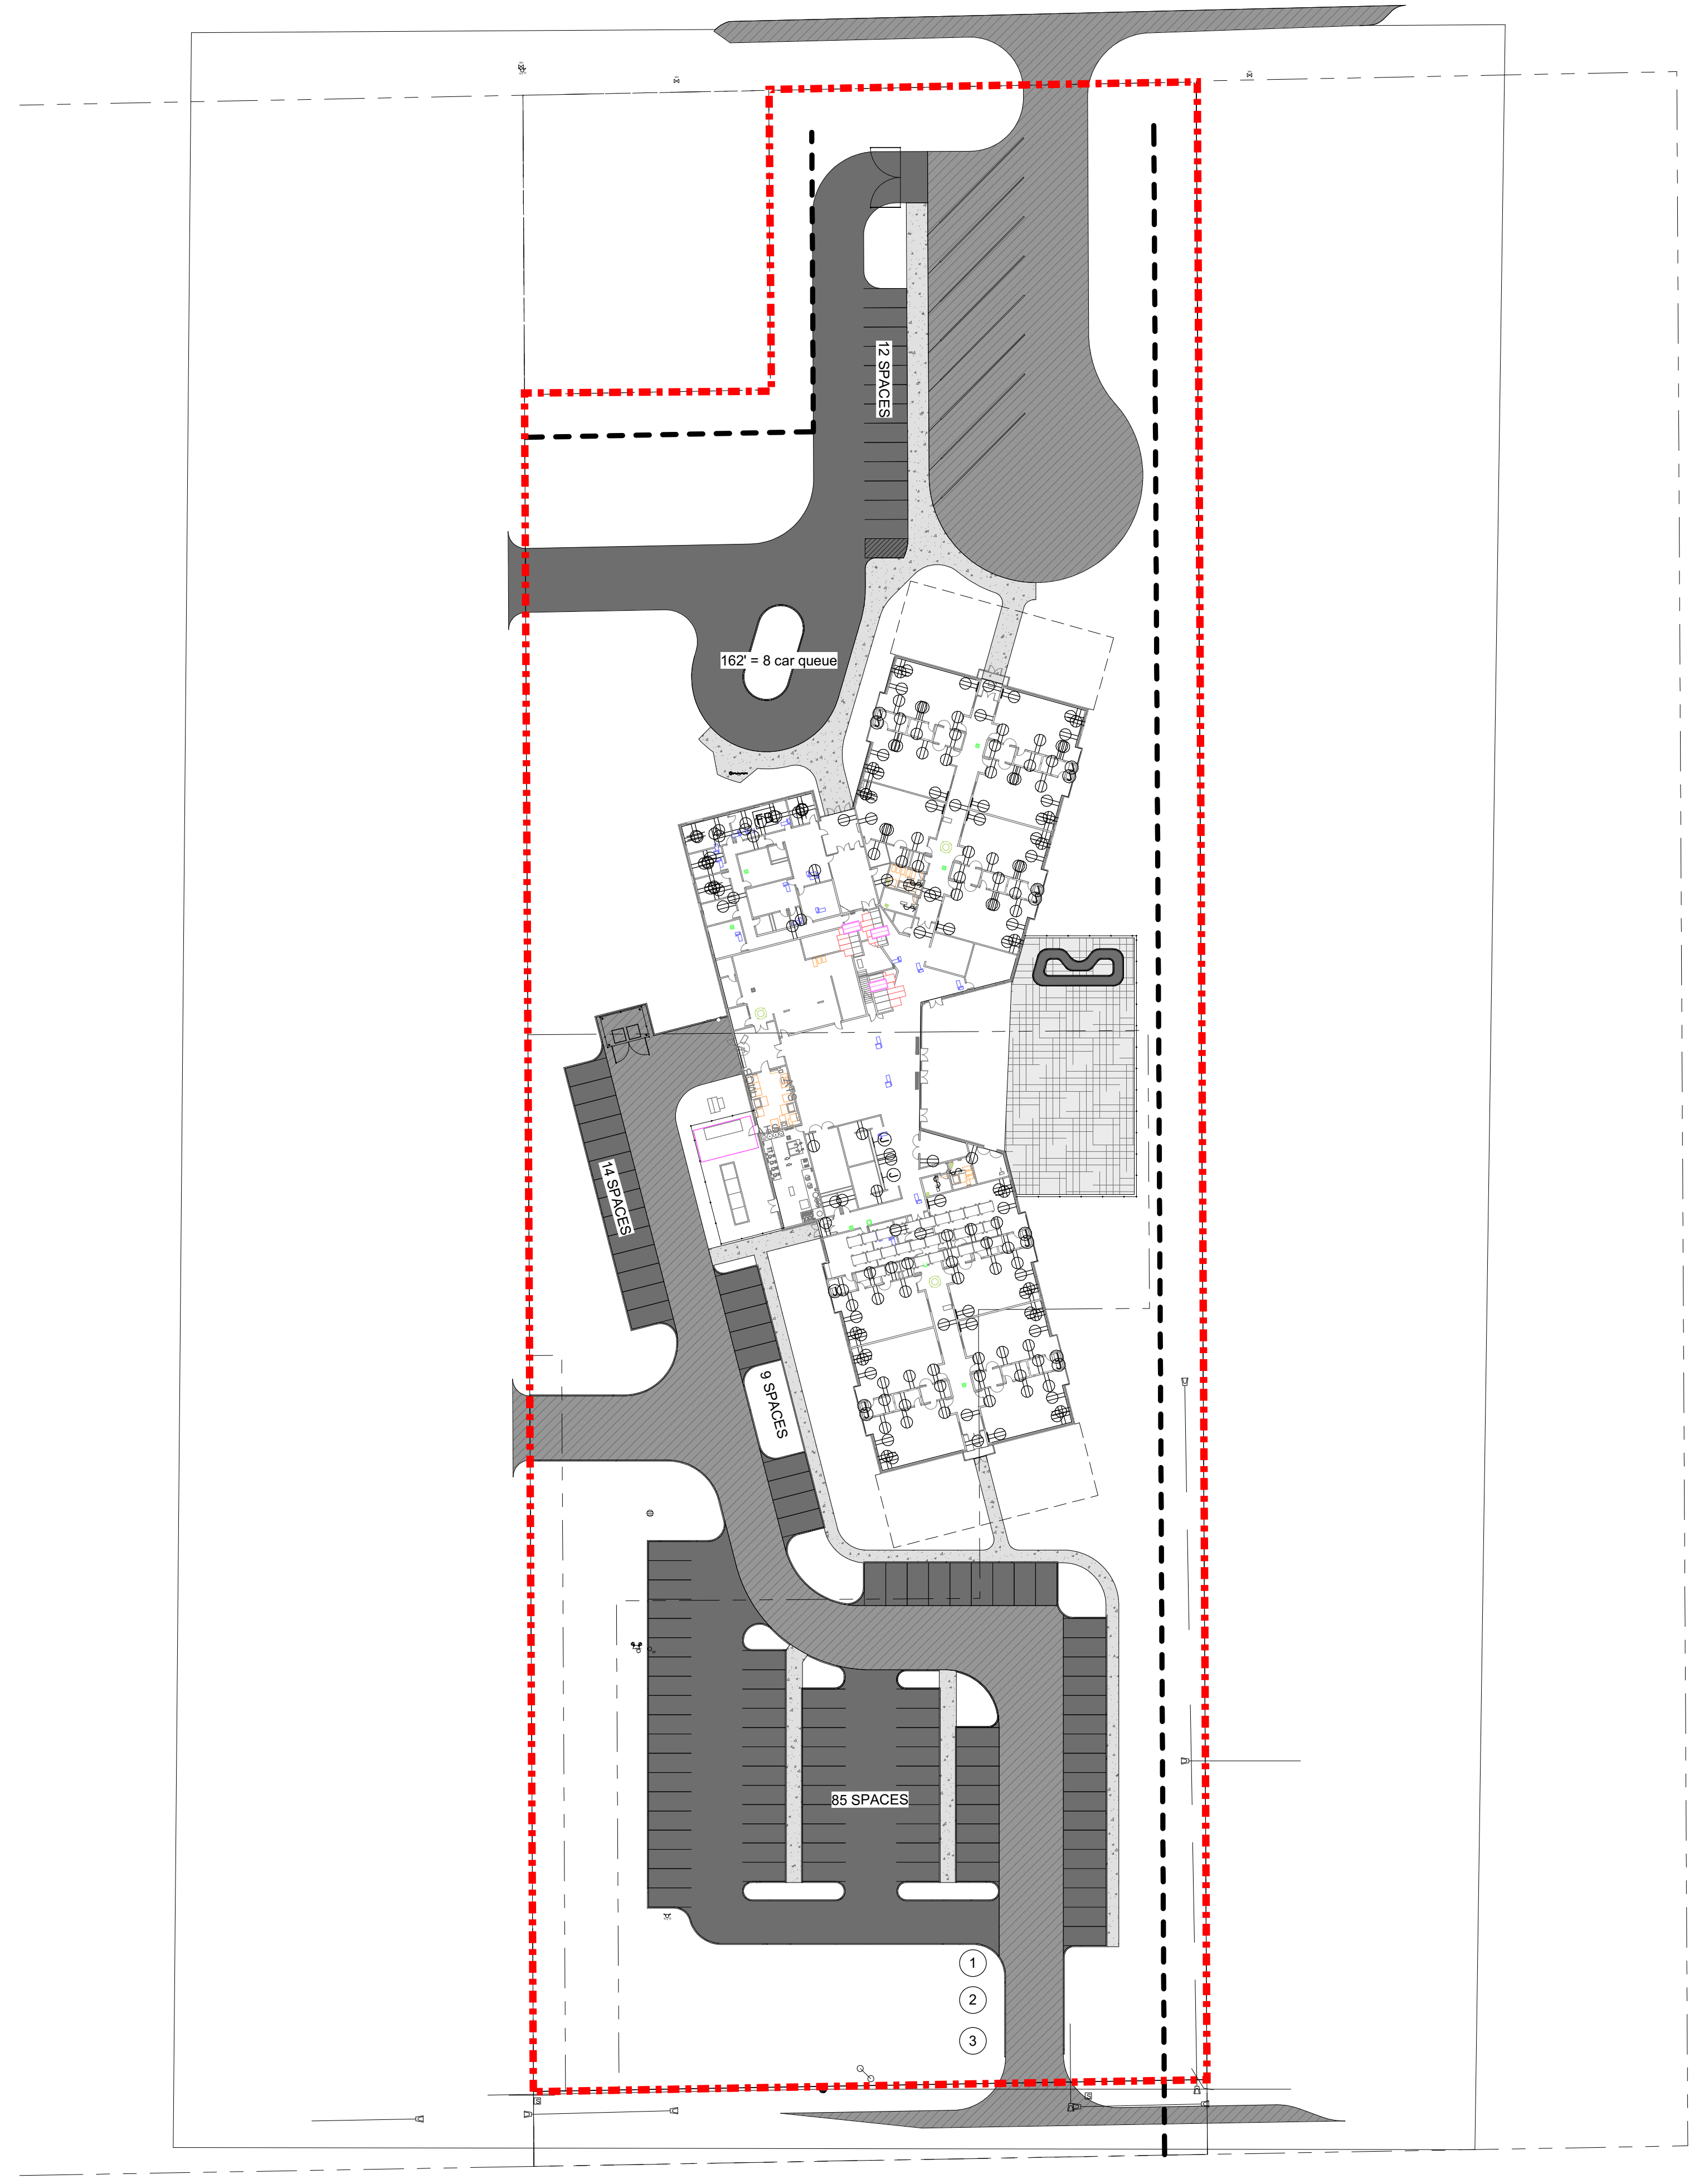

SCHMIDT
ASSOCIATES
schmidt-arch.com • 317.263.6226
415 Massachusetts Ave., Indianapolis, IN 46204
731 Brent St., #203, Louisville, KY 40204

Project No. 2024-024.PRE
Project Date 11.22.2024
Produced SG/CTF

Not for Construction

#	Revision	Date

500 Earlywood Dr
Franklin, IN 46131

**FRANKLIN
COMMUNITY
SCHOOLS**

**FRANKLIN
COMMUNITY
PRESCHOOL**

**SITE OVERALL
LAYOUT PLAN**

CL100

1 SITE PLAN
1" = 50'-0"

D
C
B
A

D
C
B
A

5

4

3

2

1

5

4

3

2

1