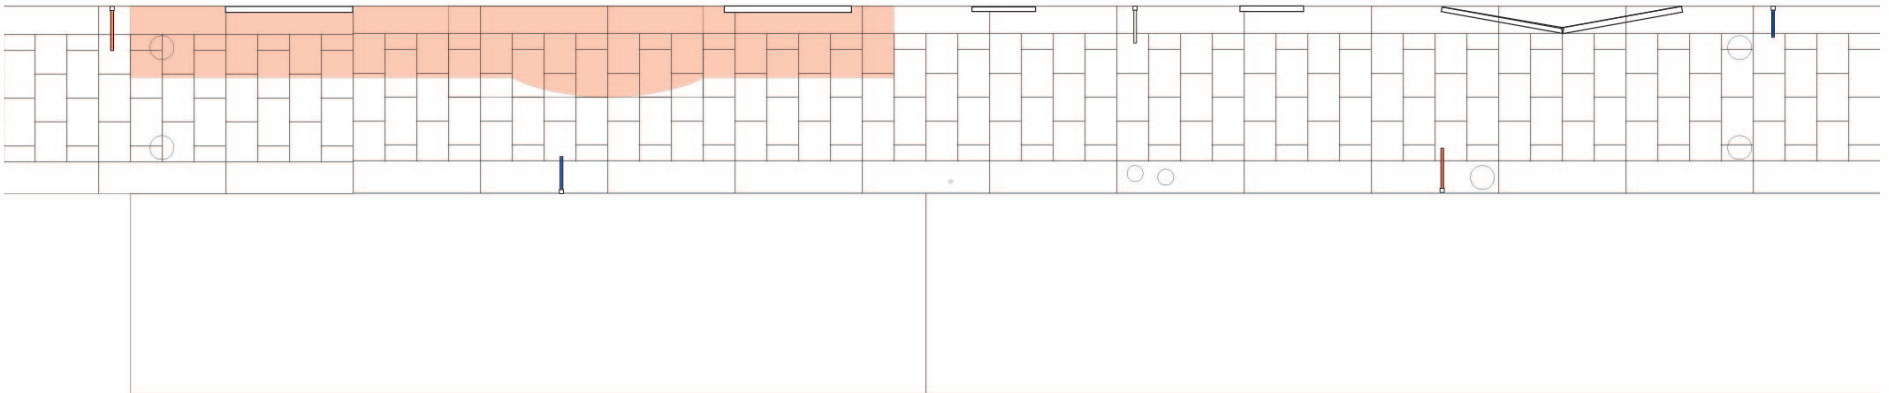

East Elevation

Top View

Day

- QTY 5 total on both sides of the alley
- Max height 12'
- Max width of star 30"
- Annotated on East Elevation and Top View of alley layout
- Internally lit, glowing red, white and blue